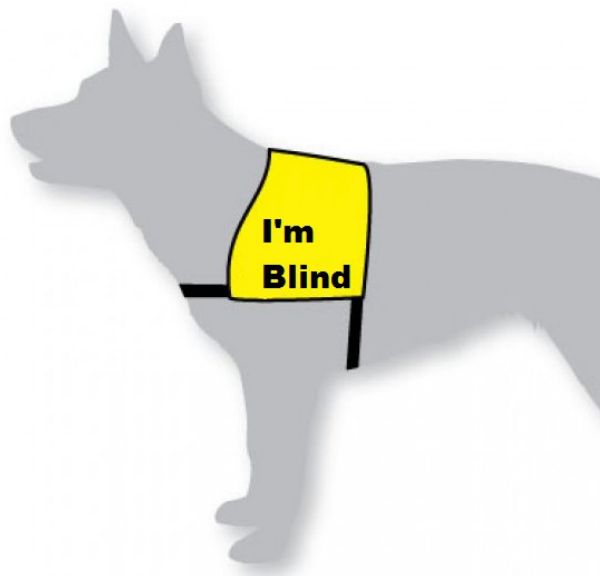

NOW AVAILABLE HERE

Blind dog lead-sleeve and collar bandanna

SMALL \$24.35 LARGE \$25.90

High visibility blind dog vest (adjustable)

ALL SIZES \$29.24